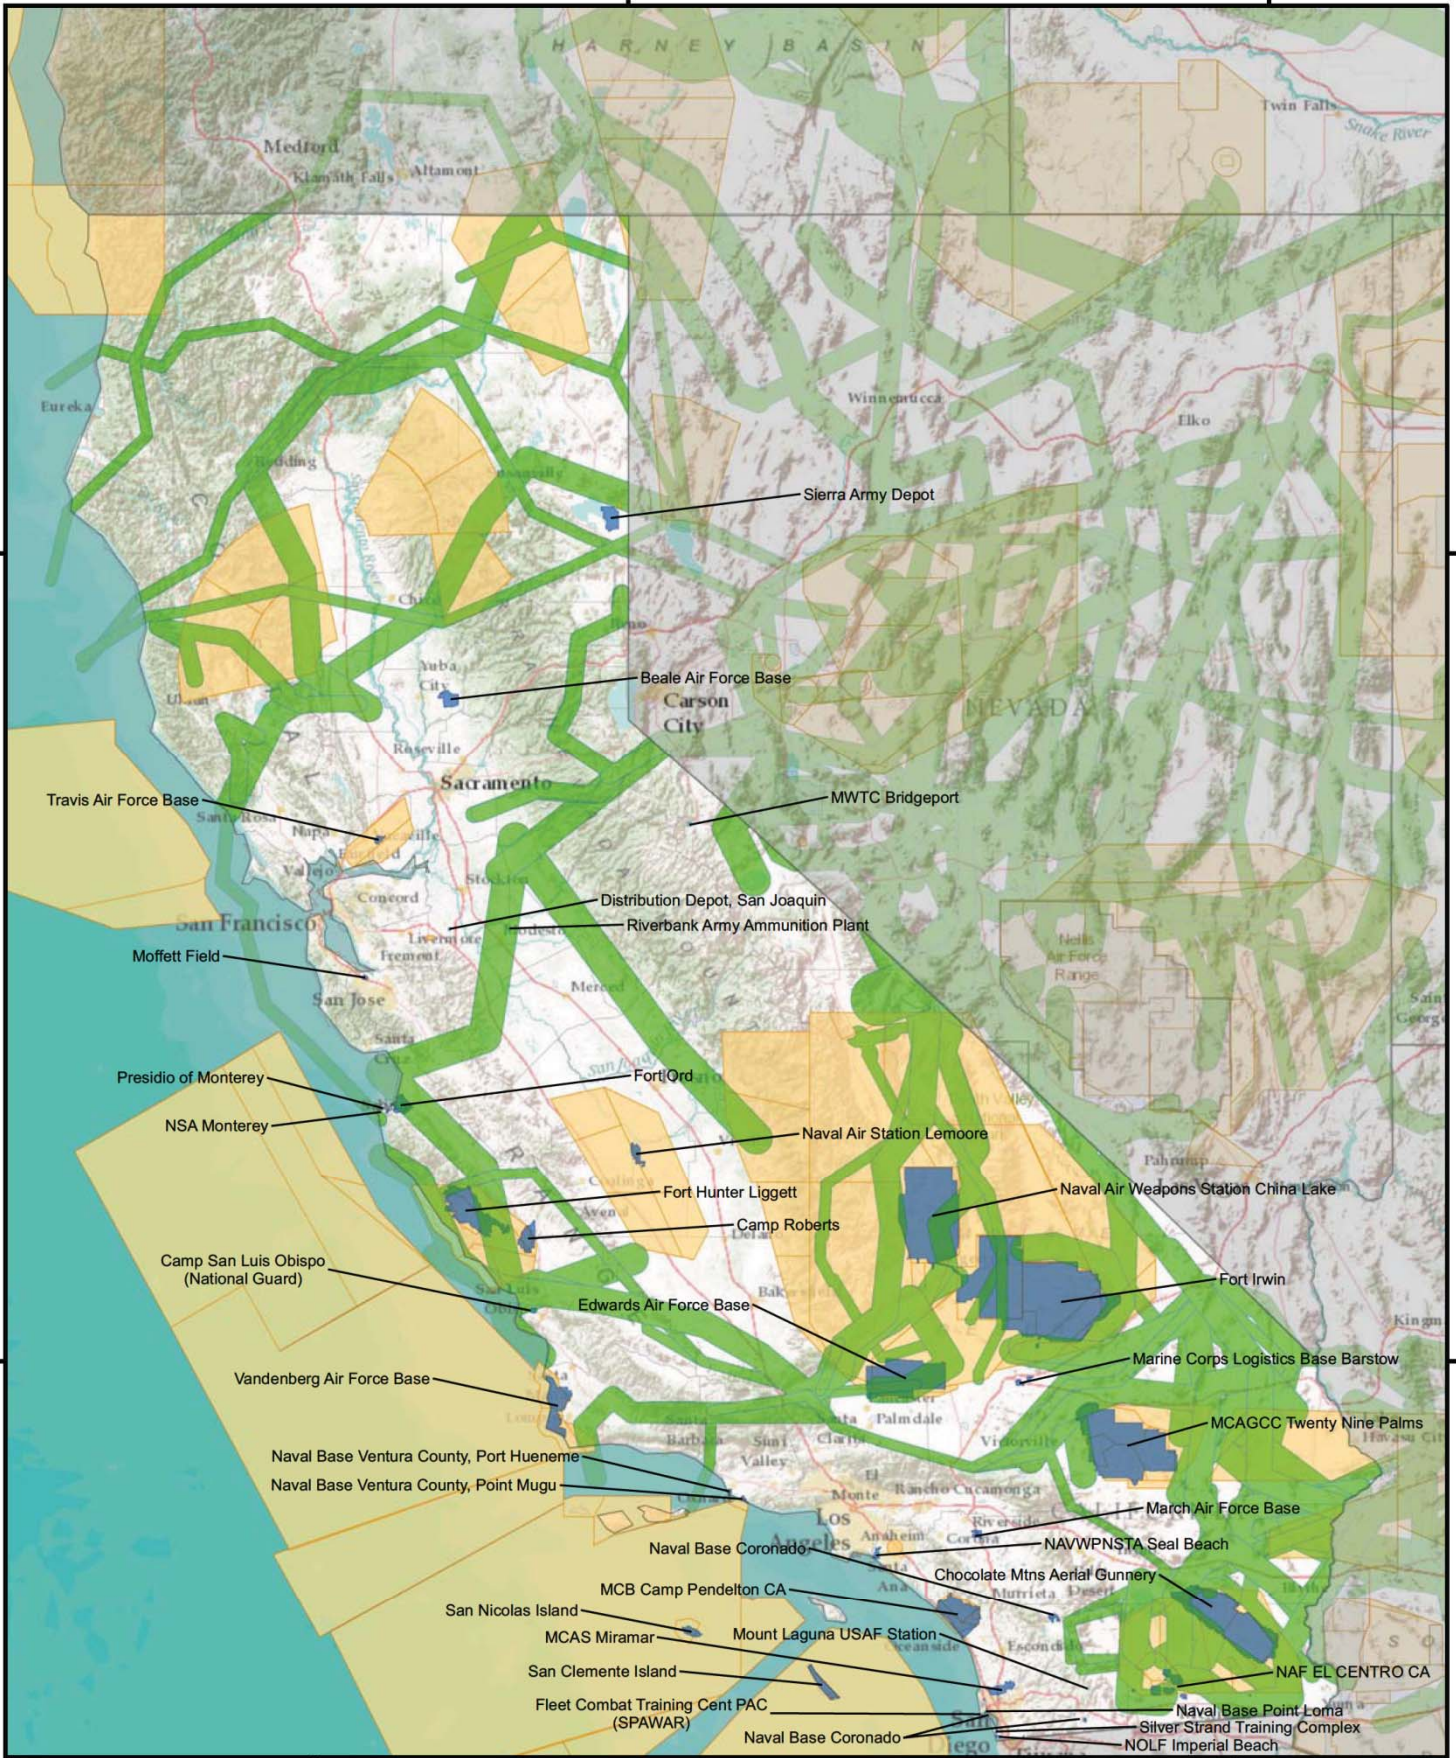

120°00'W

115°00'W

40°00'N

40°00'N

35°00'N

35°00'N

- States
- Military Flight Corridors
- Military Installation
- Special Use Airspace

CA Military Installations & Operational Area

120°00'W

115°00'W